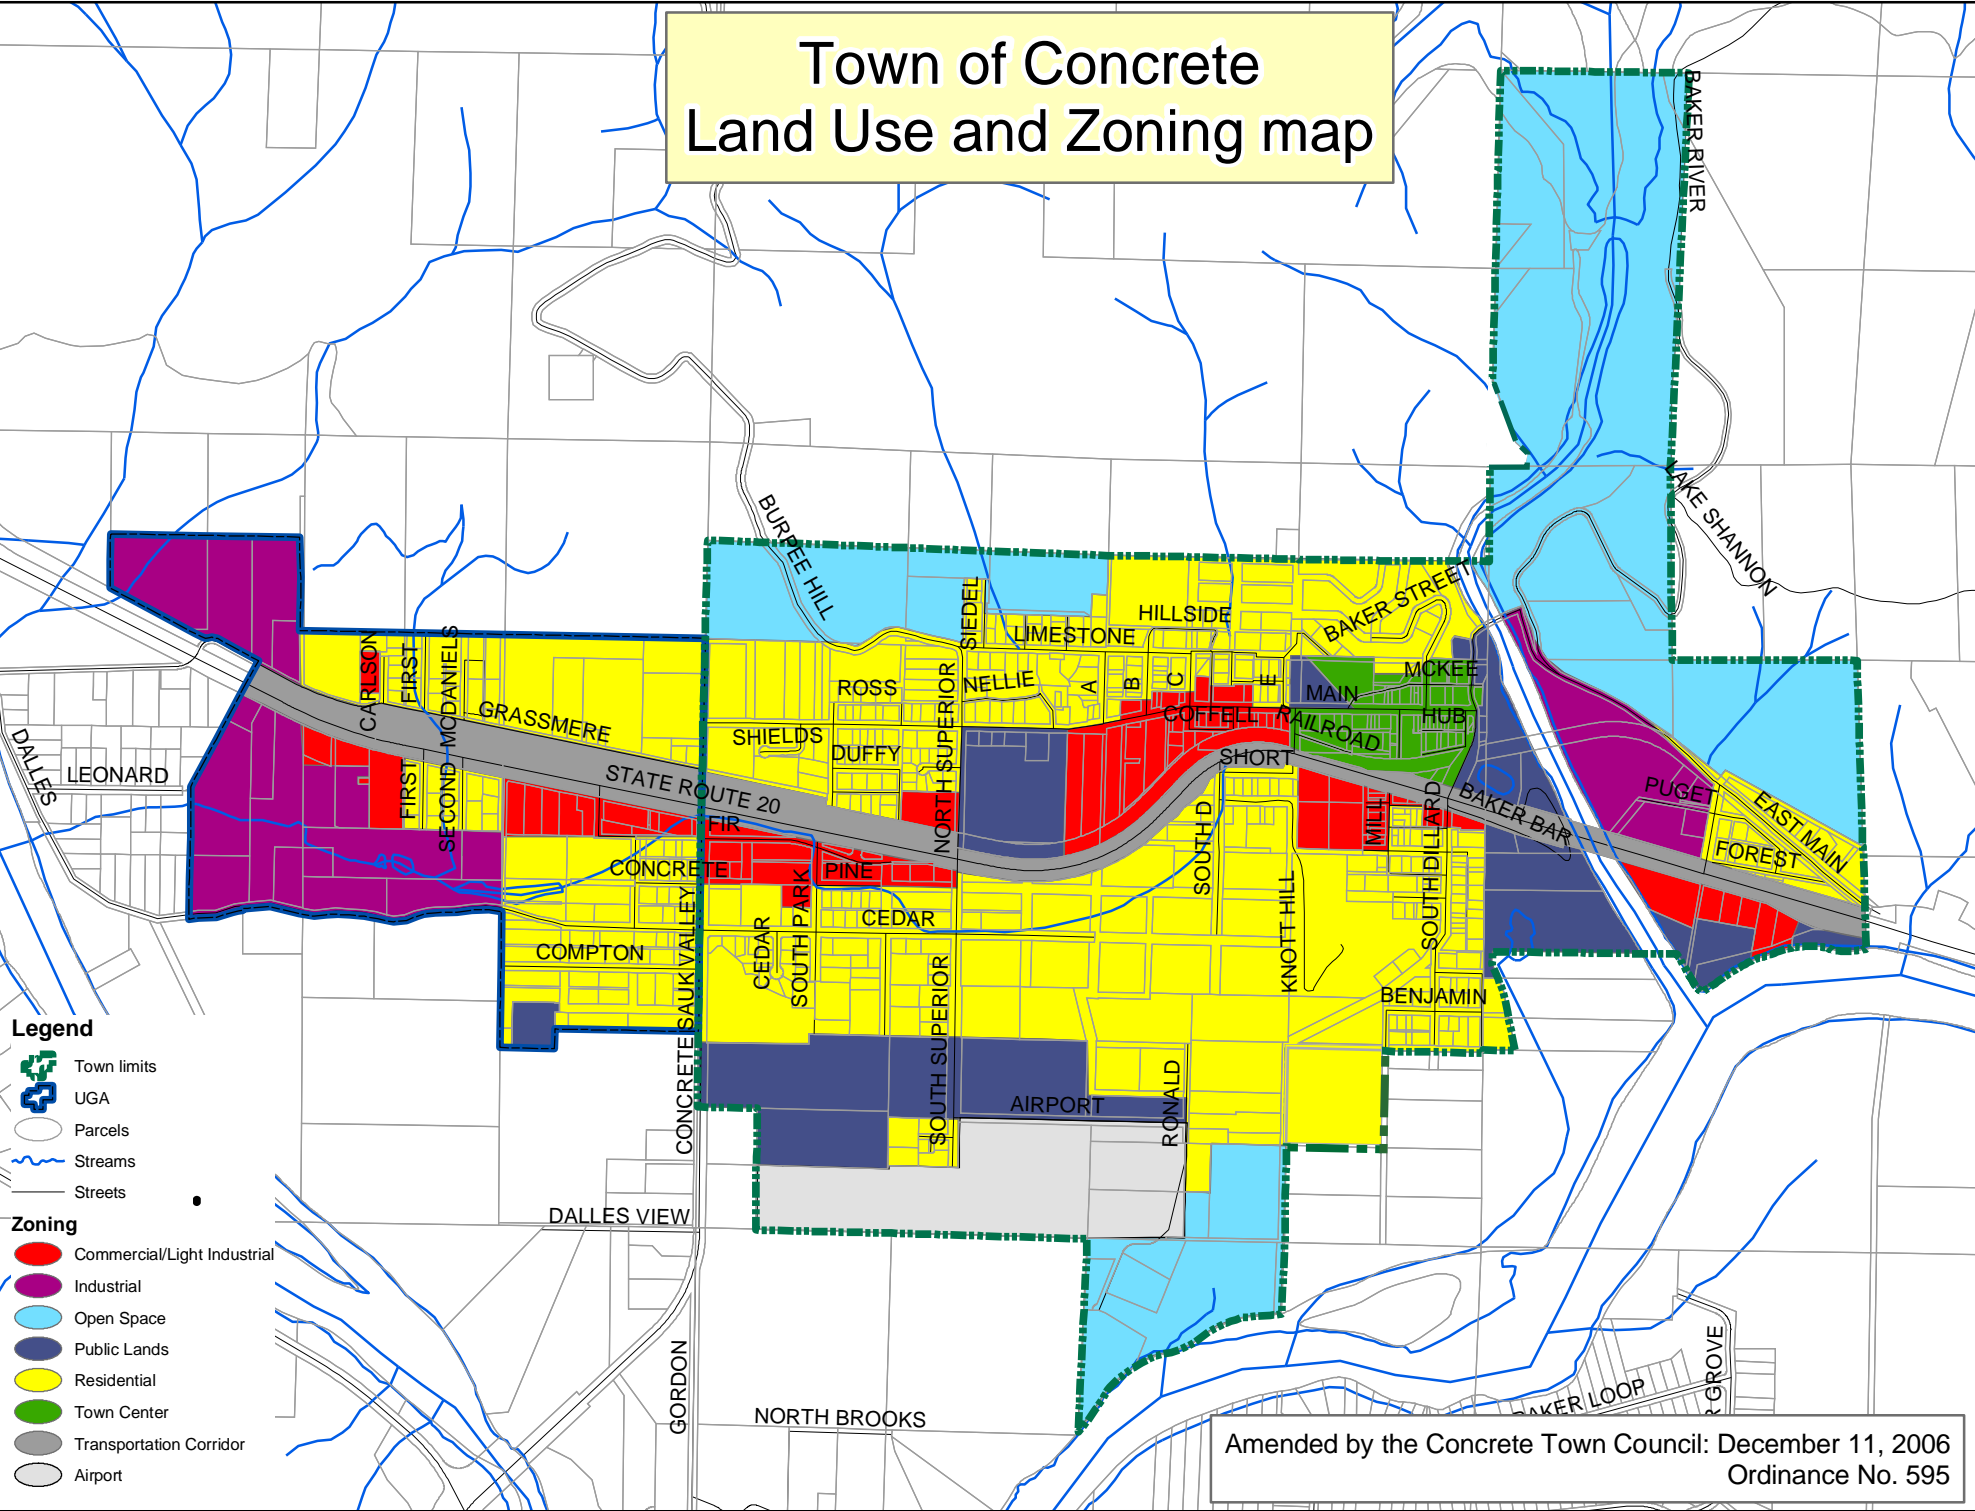

# Town of Concrete Land Use and Zoning map

- Legend**
- Town limits
  - UGA
  - Parcels
  - Streams
  - Streets
- Zoning**
- Commercial/Light Industrial
  - Industrial
  - Open Space
  - Public Lands
  - Residential
  - Town Center
  - Transportation Corridor
  - Airport

Amended by the Concrete Town Council: December 11, 2006  
Ordinance No. 595